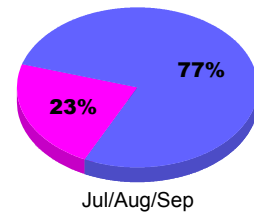

Gender Comparison 2012-2013