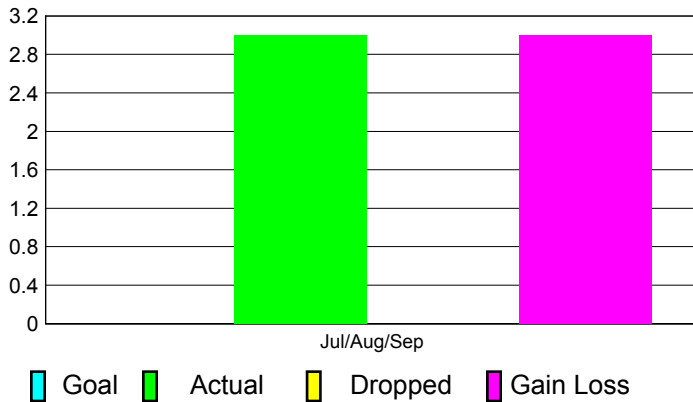

## CLUBS

**Club Results**  
2012-2013

**Clubs**  
2011-2012

Month	New Club Goal	Actual New Clubs	Actual Dropped Clubs	Gain/Loss of Clubs	Gain/Loss of Clubs
Jul/Aug/Sep		3	0	3	0
<b>Totals</b>		<b>3</b>	<b>0</b>	<b>3</b>	<b>0</b>

### Club Results 2012-2013

Goal, New, Dropped, Gain/Loss

### Comparison of Club Gain/Loss

Current Year Compared to the Previous Year