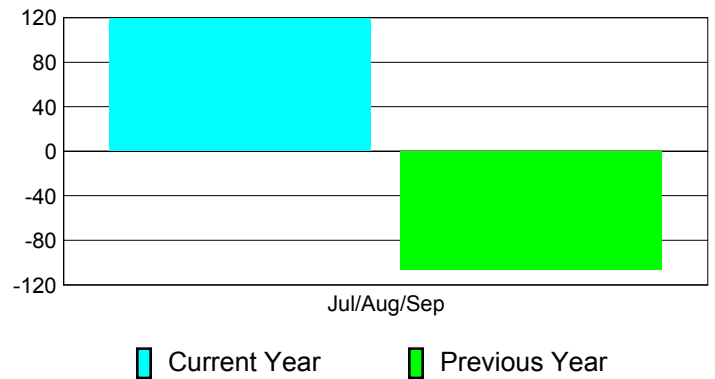

Comparison of Membership Gain/Loss

Current Year Compared to the Previous Year