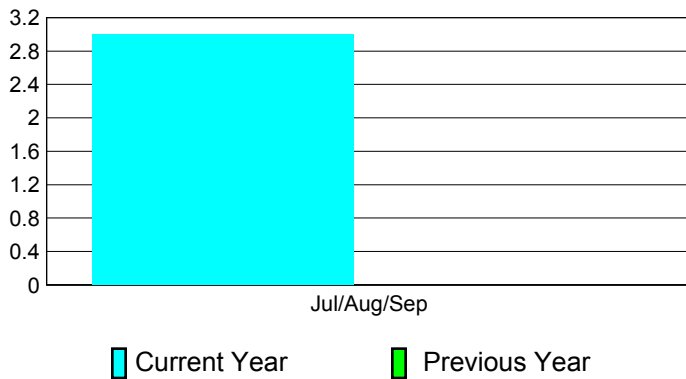

Comparison of Club Gain/Loss

Current Year Compared to the Previous Year