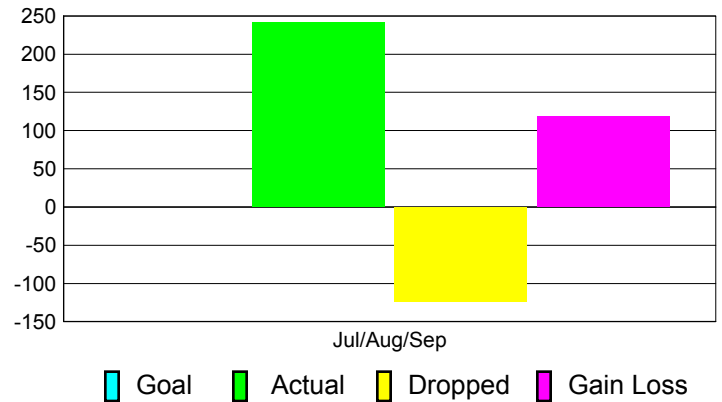

### YTD Status Quo Clubs 2012-2013

Status Quo Clubs Compared to Status Quo Members

## MEMBERSHIP

**Membership Results**  
2012-2013

**Membership**  
2011-2012

Month	Net Memb Goal	Actual New Memb	Actual Dropped Memb	Gain/Loss of Memb	Gain/Loss of Memb
Jul/Aug/Sep		242	-123	119	-107
<b>Totals</b>		<b>242</b>	<b>-123</b>	<b>119</b>	<b>-107</b>

### Membership Results 2012-2013

Goal, New, Dropped, Gain/Loss

### Comparison of Membership Gain/Loss

Current Year Compared to the Previous Year